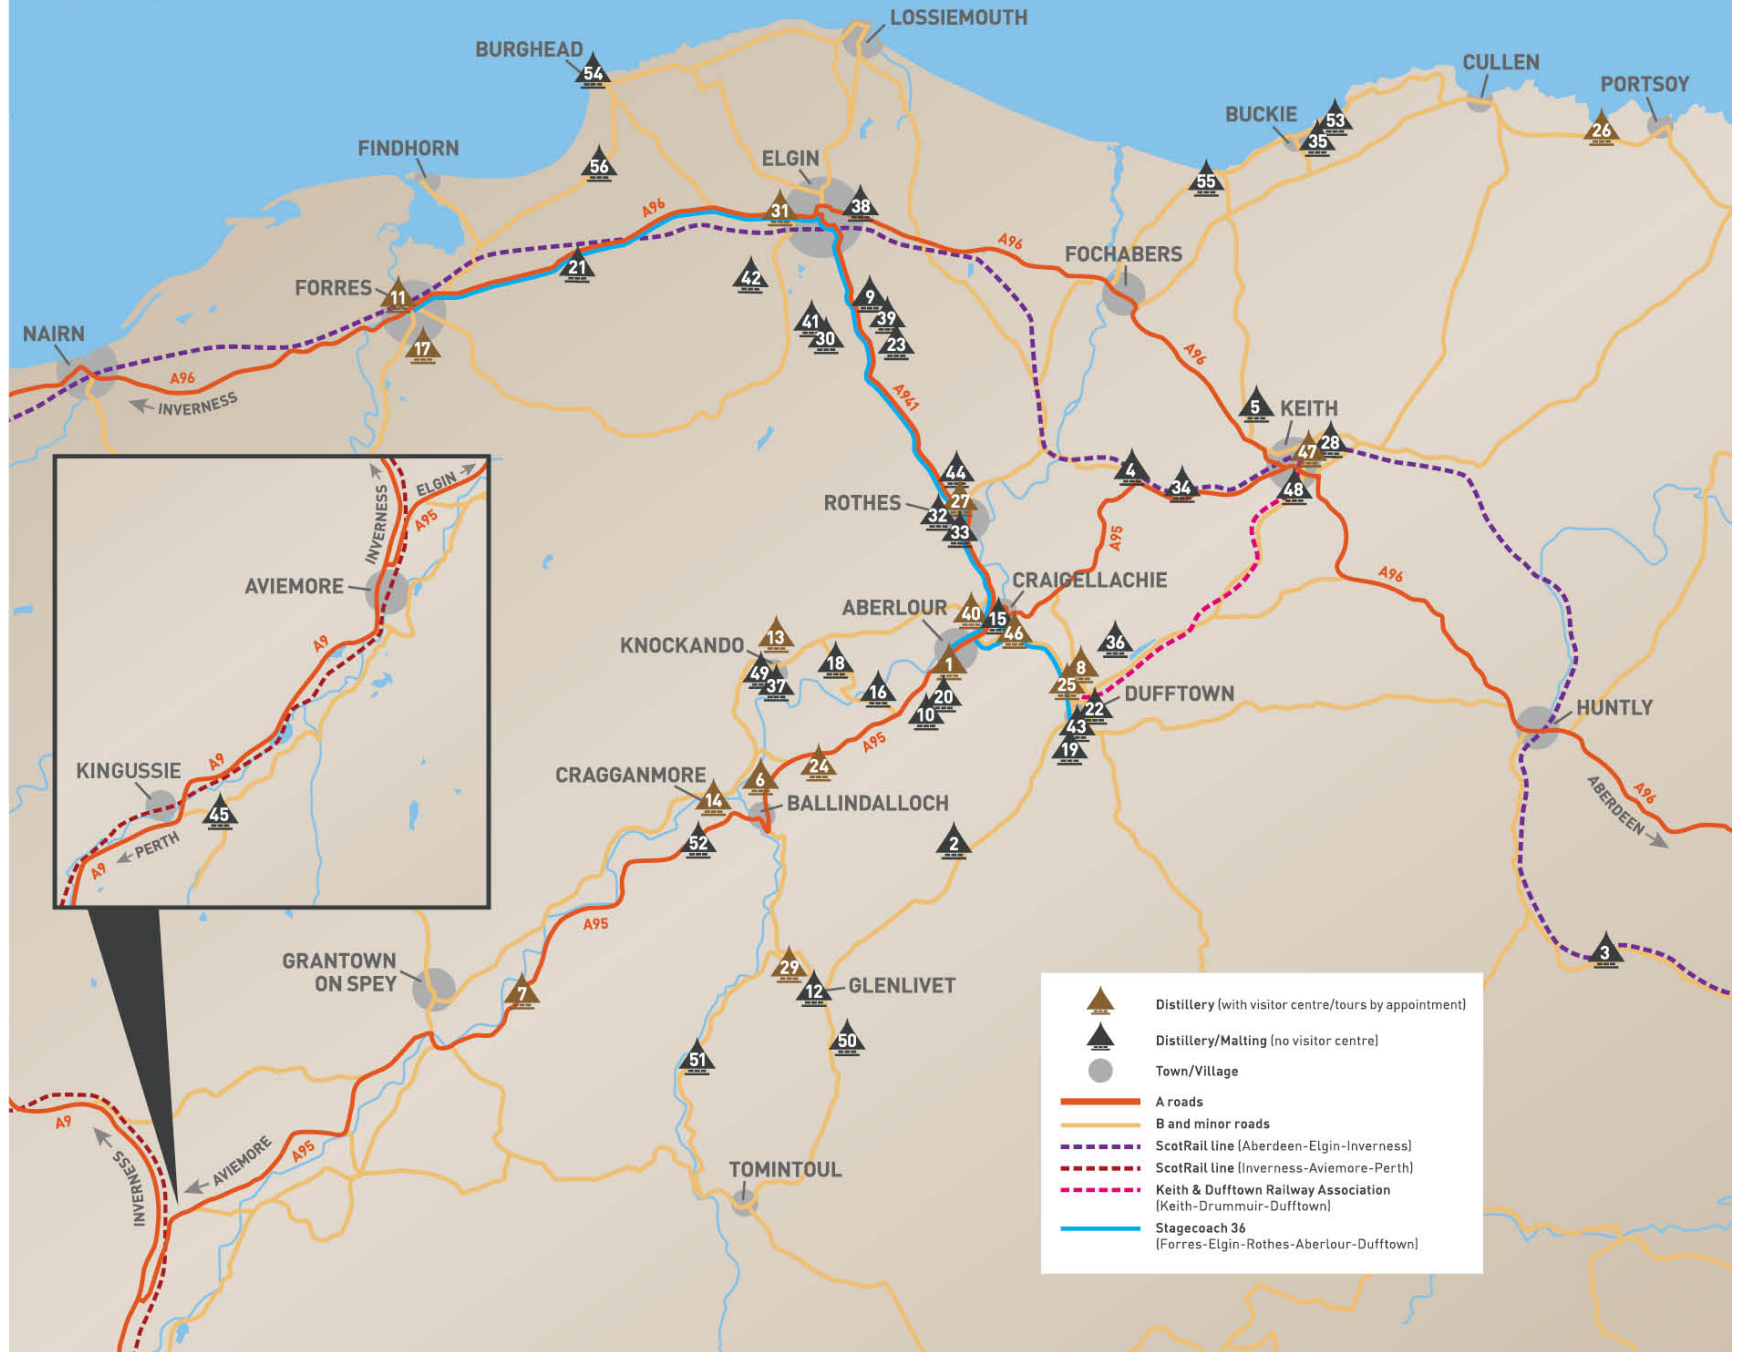

SPRIT OF SPEYSIDE
DISTILLED

www.spiritofspeyside.com

www.distilled.scot

- | | |
|------------------|-------------------------------------|
| 1 Abertour | 30 Glenlossie |
| 2 Allt-a-Bhainne | 31 Glen Moray |
| 3 Ardmore | 32 The Glenrothes |
| 4 Auchroisk | 33 Glen Spey |
| 5 Aultmore | 34 Glentauchers |
| 6 Ballindalloch | 35 Inchgower |
| 7 Balmenach | 36 Kininvie |
| 8 The Balvenie | 37 Knockando |
| 9 BenRiach | 38 Linkwood |
| 10 Benrinnes | 39 Longmorn |
| 11 Benromach | 40 The Macallan |
| 12 Tannavulin | 41 Mannochmore |
| 13 Cardhu | 42 Miltonduff |
| 14 Cragganmore | 43 Mortlach |
| 15 Craigellachie | 44 Speyburn |
| 16 Dailuaine | 45 Speyside |
| 17 Dallas Dhu | 46 The Speyside Cooperage |
| 18 Dalmunach | 47 Strathisla |
| 19 Dufftown | 48 Strathmill |
| 20 Glenallachie | 49 Tamdhu |
| 21 Glenburgie | 50 Braeval |
| 22 Glendullan | 51 Tomintoul |
| 23 Glen Elgin | 52 Tormore |
| 24 Glenfarclas | 53 Boortmalt Maltings |
| 25 Glenfiddich | 54 Burghead Maltings |
| 26 Glenglassaugh | 55 Crisp Malting Group |
| 27 Glen Grant | 56 Roseisle Distillery and Maltings |
| 28 Glen Keith | |
| 29 The Glenlivet | |

Buses

Stagecoach North Scotland are a Spirit of Speyside Whisky Festival transport partner. Full details of timetables can be found at: www.stagecoachbus.com/timetables

Also you can download the Stagecoach Bus App to plan your journey on the move: www.stagecoachbus.com/promos-and-offers/national/stagecoachbusapp

The Keith & Dufftown Railway, travel from Dufftown, the Malt Whisky Capital of the World to the halt at Drummur, in the shadow of Drummur Castle, and then on to Keith. Full details of timetables can be found at: www.keith-dufftown-railway.co.uk