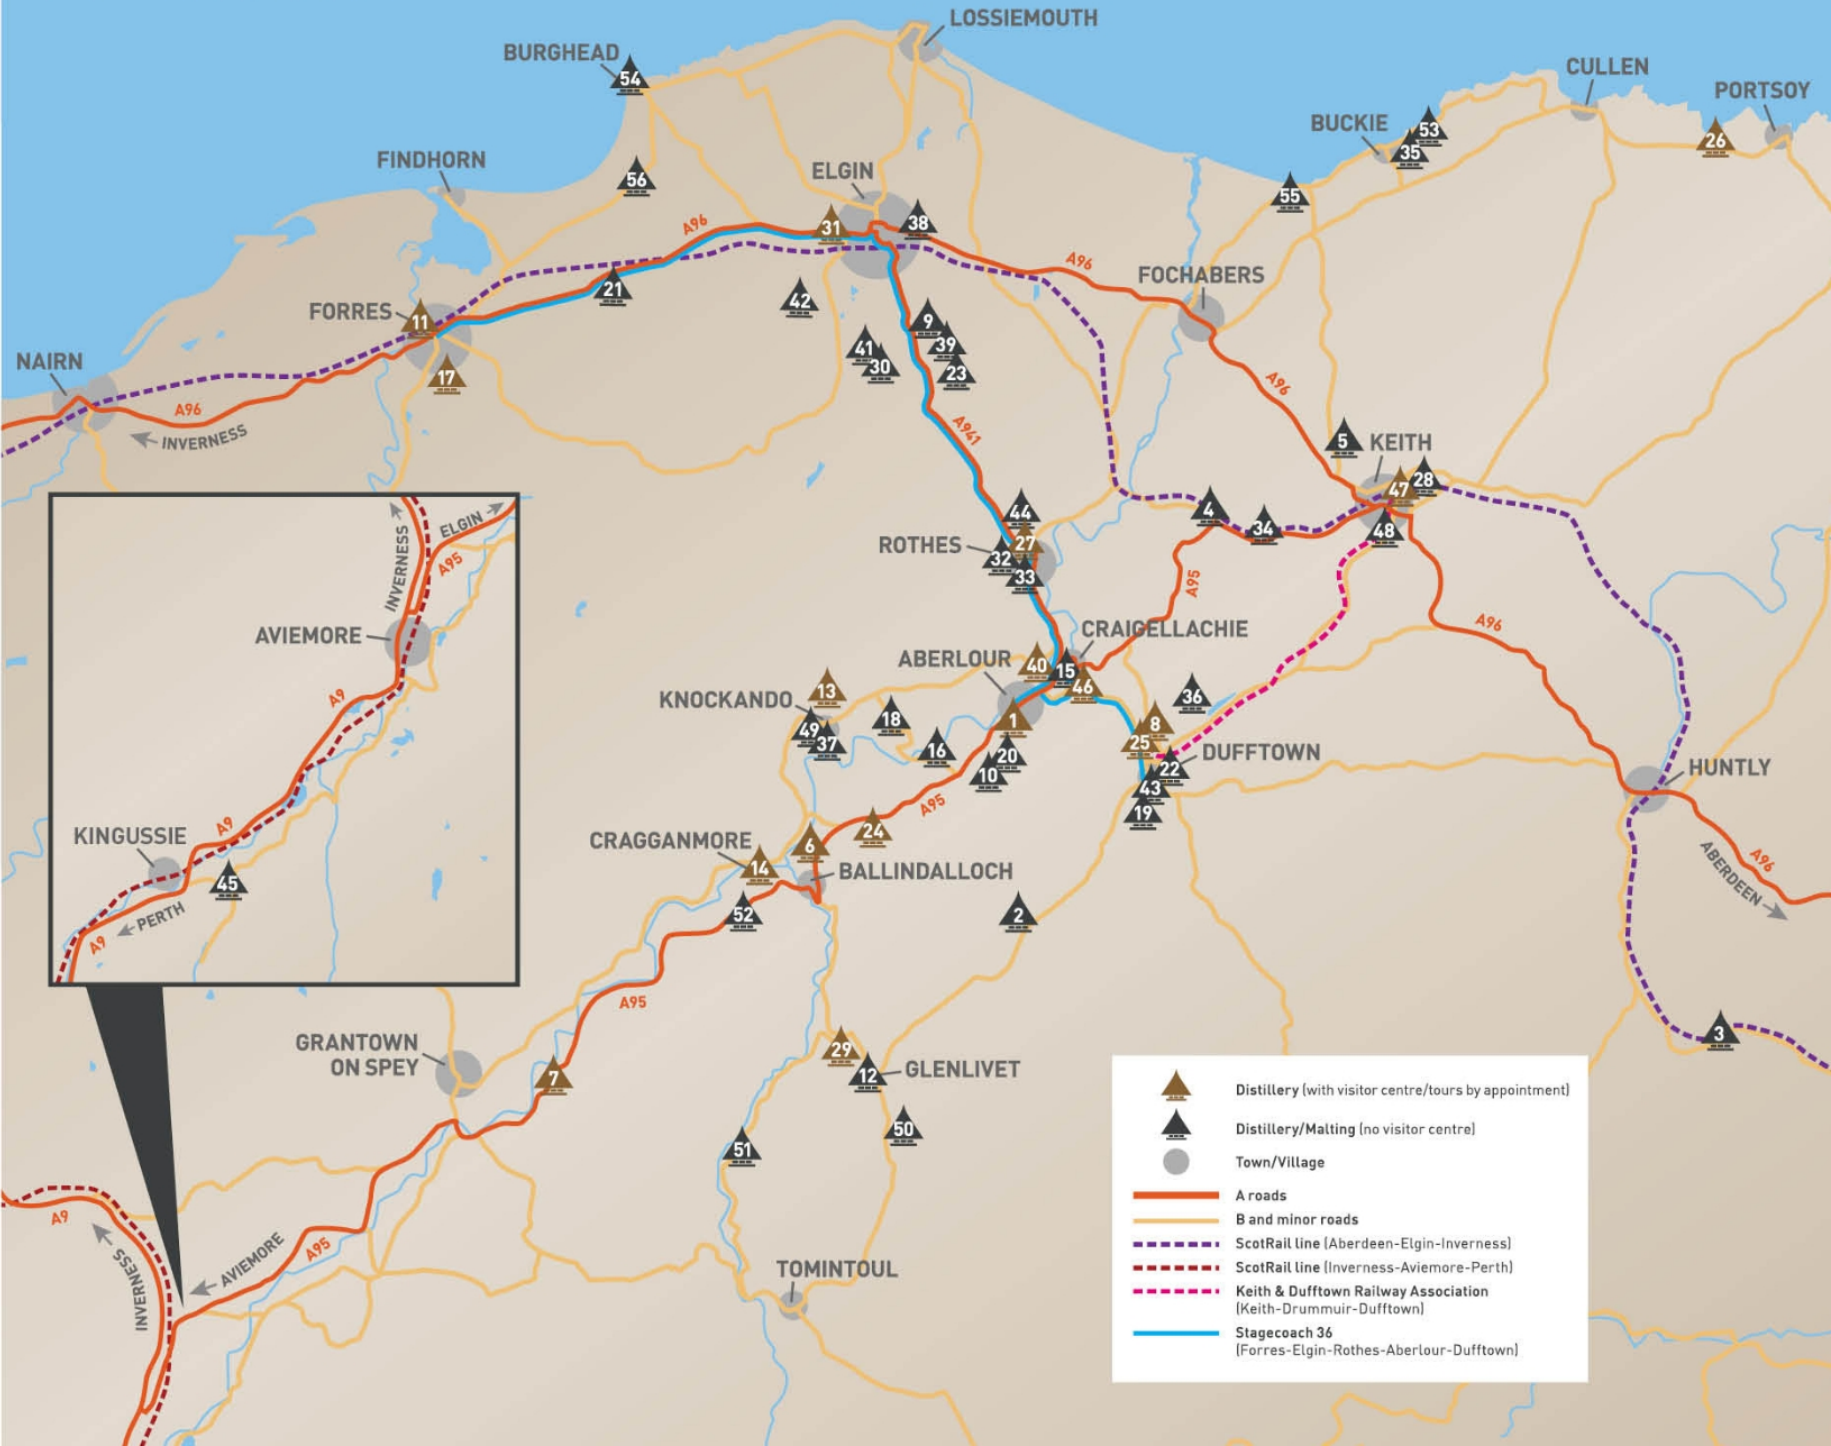

- 1 Aberlour
- 2 Allt-a-Bhainne
- 3 Ardmore
- 4 Auchroisk
- 5 Aultmore
- 6 Ballindalloch
- 7 Balmenach
- 8 The Balvenie
- 9 BenRiach
- 10 Benrinnes
- 11 Benromach
- 12 Tamnavulin
- 13 Cardhu
- 14 Cragganmore
- 15 Craigellachie
- 16 Dailuaine
- 17 Dallas Dhu
- 18 Dalmunach
- 19 Dufftown
- 20 Glenallachie
- 21 Glenburgie
- 22 Glendullan
- 23 Glen Elgin
- 24 Glenfarclas
- 25 Glenfiddich
- 26 Glenglassaugh
- 27 Glen Grant
- 28 Glen Keith
- 29 The Glenlivet
- 30 Glenlossie
- 31 Glen Moray
- 32 The Glenrothes
- 33 Glen Spey
- 34 Glentauchers
- 35 Inchgower
- 36 Kininvie
- 37 Knockando
- 38 Linkwood
- 39 Longmorn
- 40 The Macallan
- 41 Mannochmore
- 42 Milntoduff
- 43 Mortlach
- 44 Speyburn
- 45 Speyside
- 46 The Speyside Cooperage
- 47 Strathisla
- 48 Strathmill
- 49 Tamdhu
- 50 Braeval
- 51 Tomintoul
- 52 Tormore
- 53 Boortmalt Maltings
- 54 Burghead Maltings
- 55 Crisp Malting Group
- 56 Roseisle Distillery and Maltings

- Distillery (with visitor centre/tours by appointment)
- Distillery/Malting (no visitor centre)
- Town/Village
- A roads
- B and minor roads
- ScotRail line (Aberdeen-Elgin-Inverness)
- ScotRail line (Inverness-Aviemore-Perth)
- Keith & Dufftown Railway Association (Keith-Drummuir-Dufftown)
- Stagecoach 36 (Forres-Elgin-Rothes-Aberlour-Dufftown)